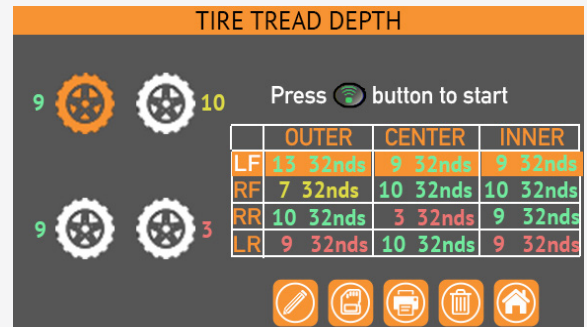

Autodiagnos™ TPMS Tire Tread Depth Gauge (TTDG)

Fast, Accurate, Instant Results

- › Extremely precise, calibrated at each use.
- › On-screen instruction prompts.
- › All measurements simultaneously displayed.
- › Color coded results :

Green	"Good"
Yellow	"Worn"
Red	"Need Replacing"