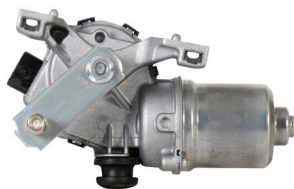

Popular Part Numbers and Applications

WM99013

Description: Wiper Motor / Front
Application: Toyota Tacoma 2016 - 2021

WT99501

Description: Assembly / Front
Application: Jeep Wrangler 2007 - 2018

WT99503

Description: Transmission / Front
Application: Chevrolet Suburban, Tahoe, GMC Yukon, Denali, Cadillac Escalade 2015 - 2020