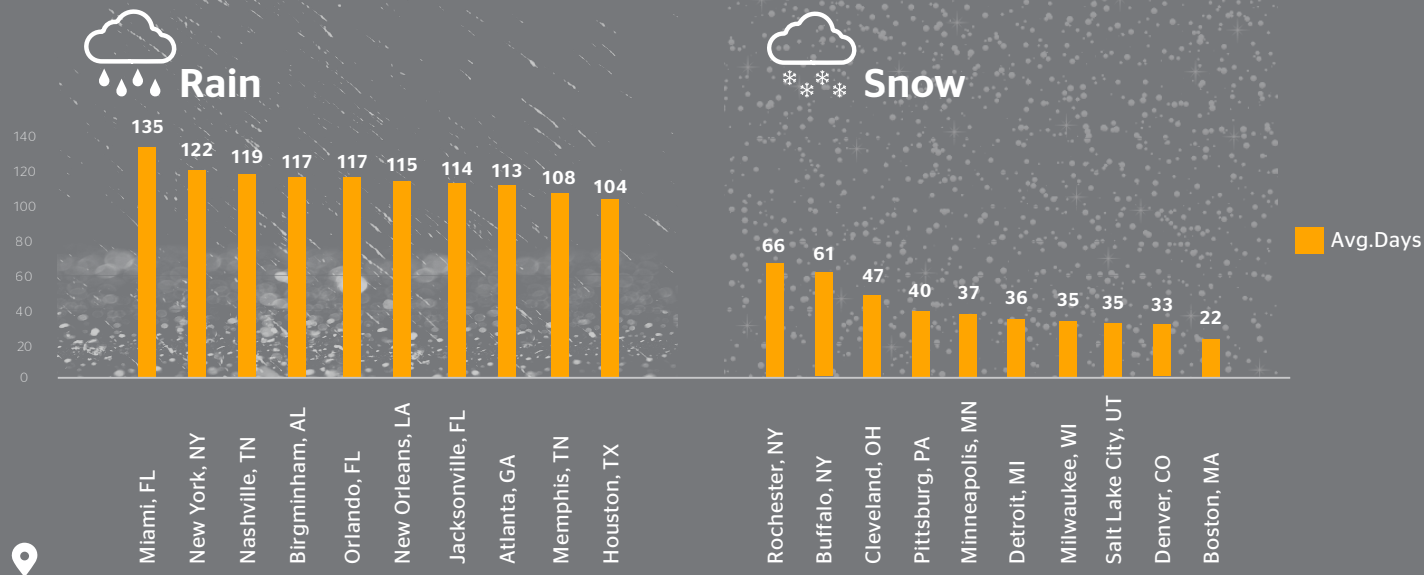

Wiper Systems Weather Facts

Continental's Wiper System program offers first to market components and applications to keep your customers windshield clear in all driving conditions.

Top 10 U.S. Cities for Rain and Snow

General Application Data

Part Number	Description	Applications	Position	VIO
WM99003	Wiper Motor	Jeep Wrangler 18 - 07	Front	1,848,599
WM99004	Wiper Motor	Ford Fiesta 19 - 13	Front	497,546
WM99005	Transmission	Ford Mustang 20 - 15	Front	430,479
WM99007	Wiper Motor	Nissan Frontier 19 - 09, Pathfinder 12 - 09, Xterra 15 - 09	Front	535,826
WM99008	Assembly	Nissan Murano 19 - 15	Front	361,178
WM99009	Wiper Motor	Lexus ES 350, Lexus ES 300h 18 - 13	Front	361,616
WM99010	Wiper Motor	Chevrolet Suburban, Tahoe, GMC yukon, Denali, Cadillac Escalader 20 -15	Front	1,531,095
WM99011	Wiper Motor	Chevrolet Suburban, Tahoe, GMC Yukon, Denali, Cadillac Escalade, 14-07	Rear	1,807,260
WM99012	Wiper Motor	Chevrolet Suburban, Tahoe, GMC yukon, Denali, Cadillac Escalader 20 -15	Rear	1,531,095
WM99013	Wiper Motor	Toyota Tacoma 21 - 16	Front	924,240
WM99014	Wiper Motor	Toyota Sequoia 21 - 08, Toyota Tundra 21 - 07	Front	1,543,249
WT99500	Assembly	Chrysler Town & Country 11 - 08, Dodge Grand Caravan 11 - 08	Front	737,368
WT99501	Assembly	Jeep Wrangler 18 - 07	Front	1,848,599
WT99502	Transmission	Lexus ES 350, Lexus ES 300h 18 - 13	Front	361,616
WT99503	Transmission	Chevrolet Suburban, Tahoe, GMC yukon, Denali, Cadillac Escalader 20 -15	Front	1,531,095
WT99504	Transmission	Toyota Tacoma 21 - 16	Front	924,240
WT99505	Transmission	Toyota Sequoia 21 - 08, Toyota Tundra 21 - 07	Front	1,543,249